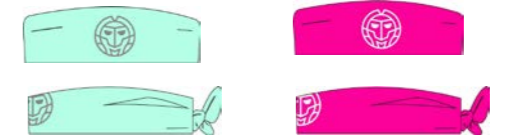

A1140001-BL   A1140001-PK